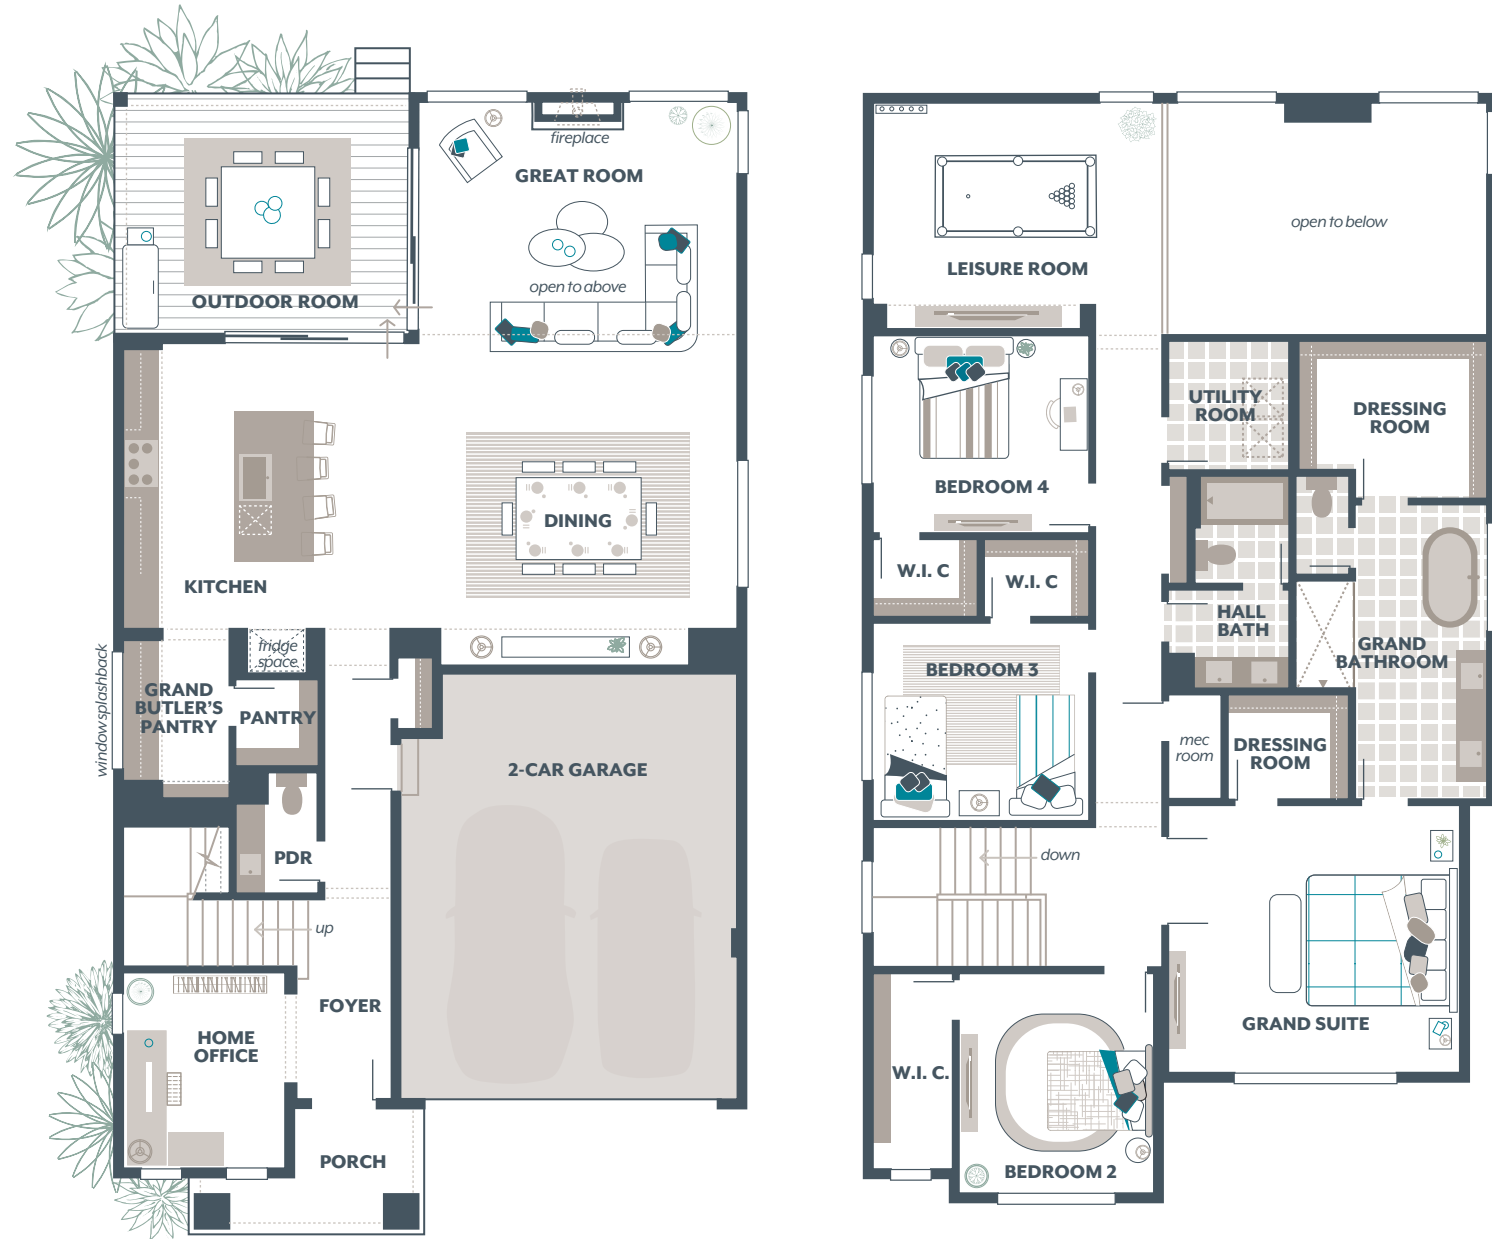

MAINVUE<sup>®</sup>  
HOMES

**LANTANA**  
HOME DESIGN

# LANTANA

3,291 Square Feet / 4 🛏 / 2.5 🚿 / 2 🚗

Signature Outdoor Room  
Home Office  
Grand Butler's Pantry  
Leisure Room

Main Floor:	1,328
Upper Floor:	1,745
Outdoor Room:	218
<b>TOTAL:</b>	<b>3,291</b>
Garage:	451

### AVAILABLE OPTIONS:

Bedroom 2 Bathroom in lieu of Walk-in Closet