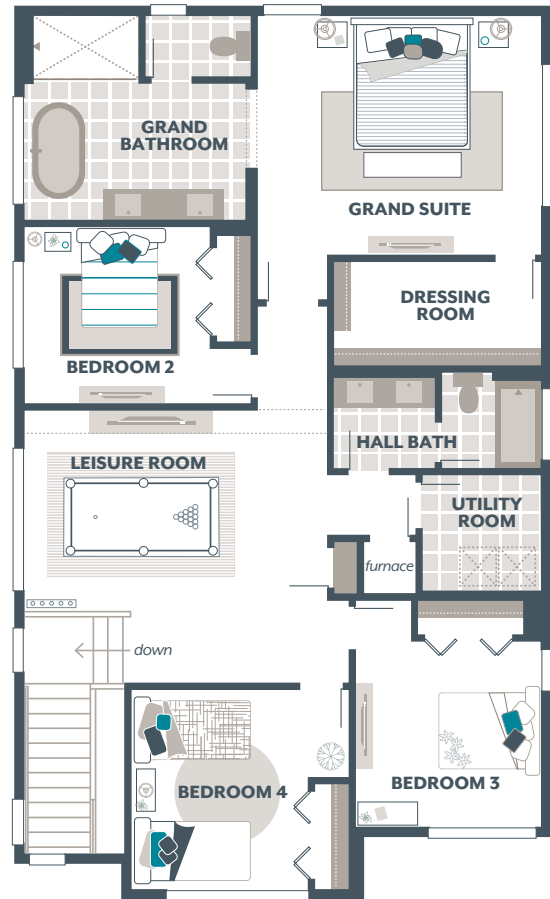

Abelia Home Design

Included Selections:

Exterior Color Scheme: Pewter Daybreak, Interior Color Scheme Slate, Facade: T, 3/4 Bath ILO Powder Room

The finished square footage areas provided are calculated based on ANSI Z765-2013 standards as commissioned by the National Association of Home Builders (NAHB). Total square footage used in marketing includes the outdoor room. Finished square footage calculations are typically made based on plan dimensions only. Finished square footages vary based on elevation styles, plan options, final home design, variances that arise during construction and other factors. Plans, square footage and house availability may vary by community and are subject to change.

Buyers are responsible for verifying the area of their homes. Home prices are not based on, and MainVue cannot assure, final home square footage. Photography is for illustrative purposes and should be used as a guide.