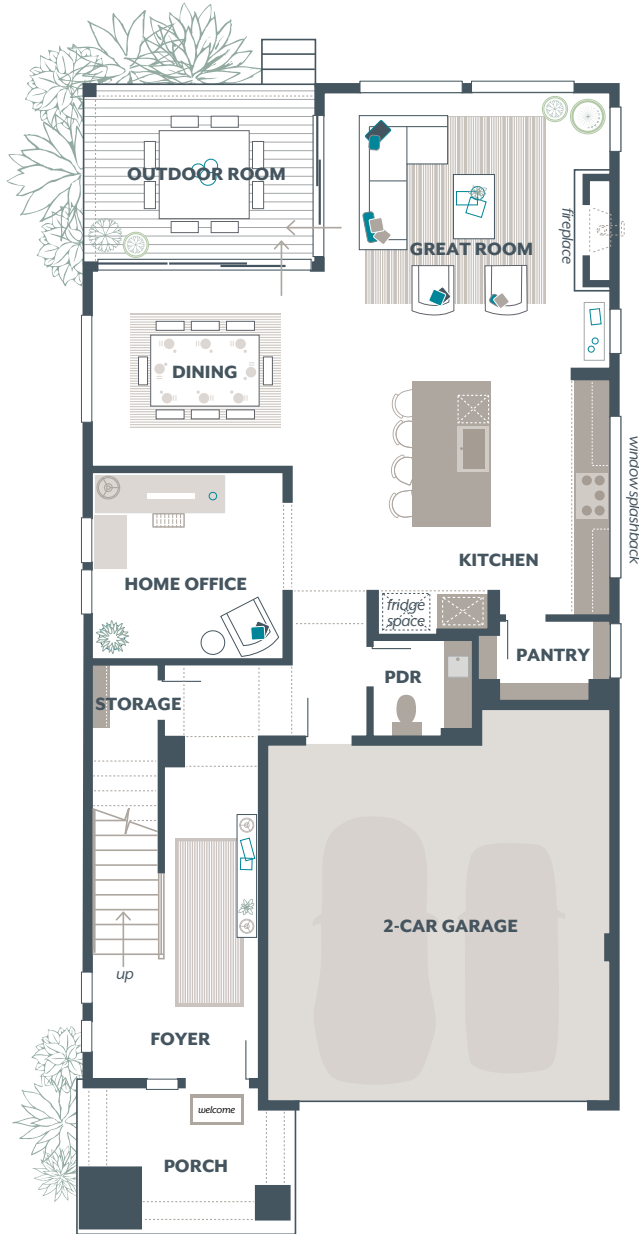

Abelia Home Design

Included Selections:

Exterior Color Scheme: Pewter Daybreak, Interior Color Scheme Slate, Facade: T, 3/4 Bath ILO Powder Room

The finished square footage areas provided are calculated based on ANSI Z765-2013 standards as commissioned by the National Association of Home Builders (NAHB). Total square footage used in marketing includes the outdoor room. Finished square footage calculations are typically made based on plan dimensions only. Finished square footages vary based on elevation styles, plan options, final home design, variances that arise during construction and other factors. Plans, square footage and house availability may vary by community and are subject to change.

Buyers are responsible for verifying the area of their homes. Home prices are not based on, and MainVue cannot assure, final home square footage. Photography is for illustrative purposes and should be used as a guide.