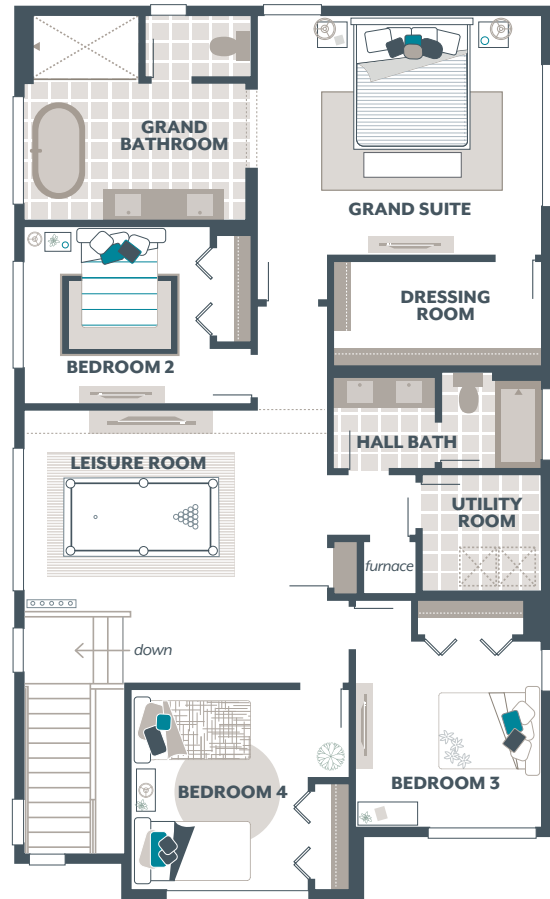

Abelia Home Design

Included Selections:

Exterior Color Scheme: Opal Twilight, Interior Color Scheme Opal, Facade: XB

The finished square footage areas provided are calculated based on ANSI Z765-2013 standards as commissioned by the National Association of Home Builders (NAHB). Total square footage used in marketing includes the outdoor room. Finished square footage calculations are typically made based on plan dimensions only. Finished square footages vary based on elevation styles, plan options, final home design, variances that arise during construction and other factors. Plans, square footage and house availability may vary by community and are subject to change. Buyers are responsible for verifying the area of their homes. Home prices are not based on, and MainVue cannot assure, final home square footage. Photography is for illustrative purposes and should be used as a guide.