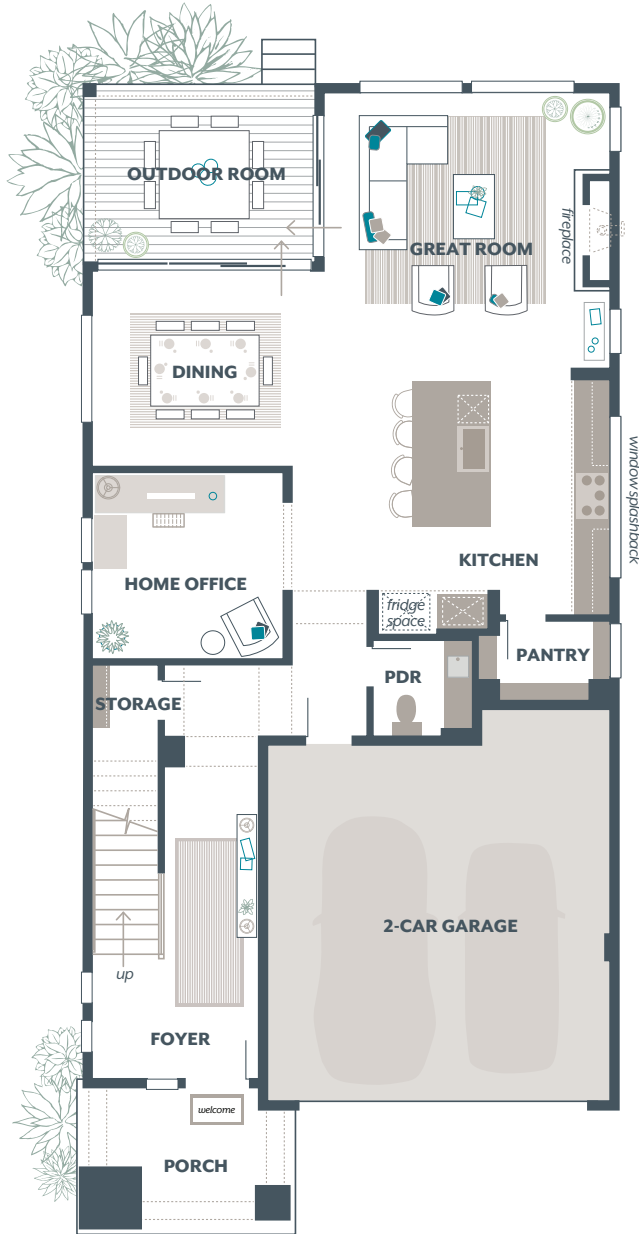

Abelia Home Design

Included Selections:

Exterior Color Scheme: Opal Twilight, Interior Color Scheme Opal, Facade: XB

The finished square footage areas provided are calculated based on ANSI Z765-2013 standards as commissioned by the National Association of Home Builders (NAHB). Total square footage used in marketing includes the outdoor room. Finished square footage calculations are typically made based on plan dimensions only. Finished square footages vary based on elevation styles, plan options, final home design, variances that arise during construction and other factors. Plans, square footage and house availability may vary by community and are subject to change. Buyers are responsible for verifying the area of their homes. Home prices are not based on, and MainVue cannot assure, final home square footage. Photography is for illustrative purposes and should be used as a guide.