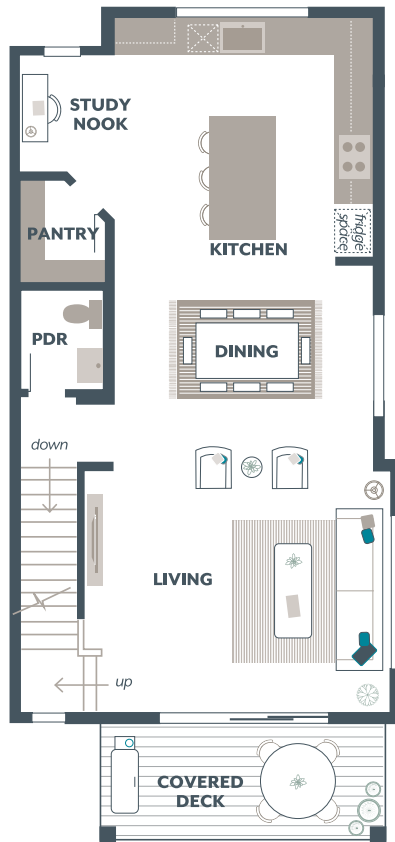

MOVE-IN READY!

BEDROOM AND BATH ON LOWER FLOOR, GOURMET KITCHEN WITH STUDY NOOK, PRIMARY SUITE WITH SPACIOUS WALK-IN CLOSET, AND MORE!

—
Now Only \$862,995

Tolt River Terrace / **Lot 110** / 3648 McKinley Ave, Carnation

—
Spruce Home Design / 2284 Square Feet / 4 Beds / 3.5 Baths / 2 Cars

* This home is built in the MFT Facade Opal Daybreak Color Scheme

1.800.764.8171 MAINVUEHOMES.COM

MLS# 2332595. Represented by TeamBuilder KW. Prices and availability are subject to change without notice. Photos are for illustrative purposes and should be used as a guide. Please speak with a MainVue Sales Consultant for more details on this home. Effective 6.9.2026

Spruce Townhome Design

Included Selections:

Exterior Color Scheme: Opal Daybreak , Interior Color Scheme Diamond, Facade: MFT, Bedroom 4 with Bath

Lower Floor

Main Floor

Upper Floor

The finished square footage areas provided are calculated based on ANSI Z765-2013 standards as commissioned by the National Association of Home Builders (NAHB). Finished square footage calculations are typically made based on plan dimensions only. Finished square footages vary based on elevation styles, plan options, final home design, variances that arise during construction and other factors. Plans, square footage and house availability may vary by community and are subject to change. Buyers are responsible for verifying the area of their homes. Home prices are not based on, and MainVue cannot assure, final home square footage. Photography is for illustrative purposes and should be used as a guide.