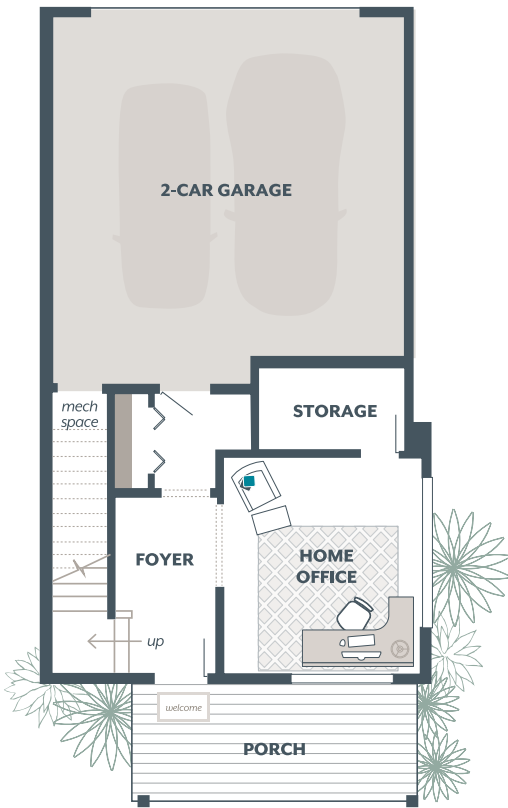

MOVE-IN READY!

BEDROOM AND BATH ON LOWER FLOOR, GOURMET KITCHEN WITH STUDY NOOK, PRIMARY SUITE WITH SPACIOUS WALK-IN CLOSET, AND MORE!

—
Now Only \$862,995

Tolt River Terrace / **Lot 110** / 3648 McKinley Ave, Carnation

—
Spruce Home Design / 2284 Square Feet / 4 Beds / 3.5 Baths / 2 Cars

* This home is built in the MFT Facade Opal Daybreak Color Scheme

1.800.764.8171 MAINVUEHOMES.COM

MLS# 2332595. Represented by TeamBuilder KW. Prices and availability are subject to change without notice. Photos are for illustrative purposes and should be used as a guide. Please speak with a MainVue Sales Consultant for more details on this home. Effective 6.9.2026

Spruce Townhome Design

Included Selections:

Exterior Color Scheme: Opal Daybreak , Interior Color Scheme Diamond, Facade: MFT, Bedroom 4 with Bath

Lower Floor

Main Floor

Upper Floor

The finished square footage areas provided are calculated based on ANSI Z765-2013 standards as commissioned by the National Association of Home Builders (NAHB). Finished square footage calculations are typically made based on plan dimensions only. Finished square footages vary based on elevation styles, plan options, final home design, variances that arise during construction and other factors. Plans, square footage and house availability may vary by community and are subject to change. Buyers are responsible for verifying the area of their homes. Home prices are not based on, and MainVue cannot assure, final home square footage. Photography is for illustrative purposes and should be used as a guide.