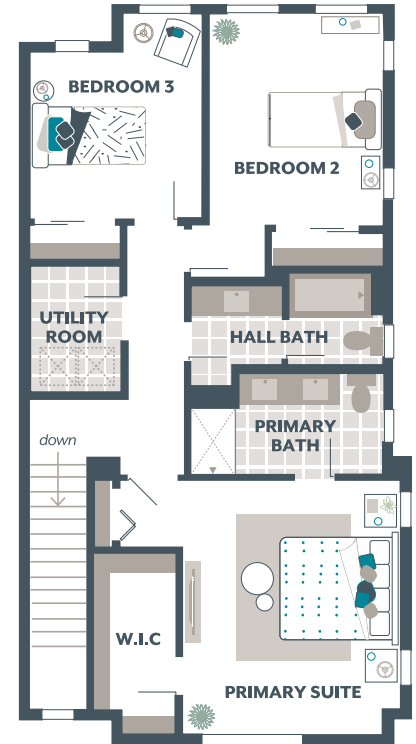

MOVE-IN READY!

BEDROOM AND BATH ON LOWER FLOOR, GOURMET KITCHEN WITH STUDY NOOK, PRIMARY SUITE WITH SPACIOUS WALK-IN CLOSET, AND MORE!

—
Now Only \$862,995

Tolt River Terrace / **Lot 110** / 3648 McKinley Ave, Carnation

—
Spruce Home Design / 2284 Square Feet / 4 Beds / 3.5 Baths / 2 Cars

* This home is built in the MFT Facade Opal Daybreak Color Scheme

1.800.764.8171 MAINVUEHOMES.COM

MLS# 2332595. Represented by TeamBuilder KW. Prices and availability are subject to change without notice. Photos are for illustrative purposes and should be used as a guide. Please speak with a MainVue Sales Consultant for more details on this home. Effective 6.9.2026

Spruce Townhome Design

Included Selections:

Exterior Color Scheme: Opal Daybreak , Interior Color Scheme Diamond, Facade: MFT, Bedroom 4 with Bath

Lower Floor

Main Floor

Upper Floor

The finished square footage areas provided are calculated based on ANSI Z765-2013 standards as commissioned by the National Association of Home Builders (NAHB). Finished square footage calculations are typically made based on plan dimensions only. Finished square footages vary based on elevation styles, plan options, final home design, variances that arise during construction and other factors. Plans, square footage and house availability may vary by community and are subject to change. Buyers are responsible for verifying the area of their homes. Home prices are not based on, and MainVue cannot assure, final home square footage. Photography is for illustrative purposes and should be used as a guide.