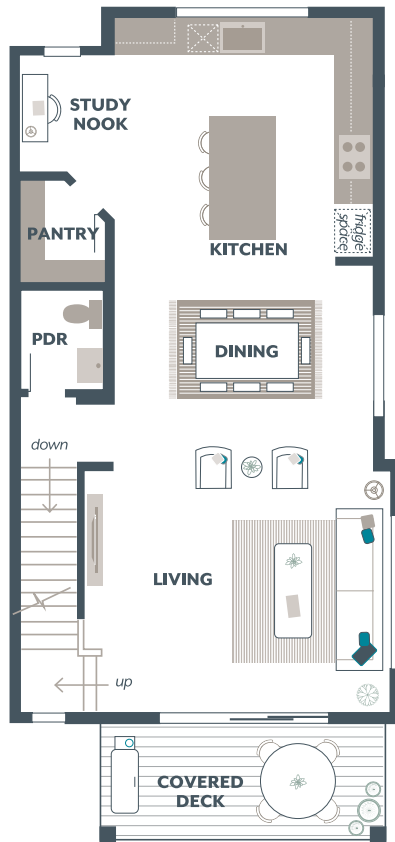

# Spruce Townhome Design

## Included Selections:

Exterior Color Scheme: Jade Daybreak , Interior Color Scheme Olivine, Facade: MFT, Bedroom 4 with Bath

### Lower Floor

### Main Floor