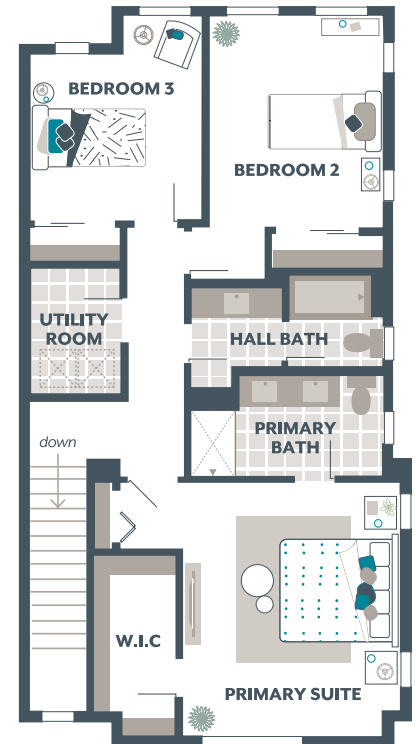

Upper Floor

The finished square footage areas provided are calculated based on ANSI Z765-2013 standards as commissioned by the National Association of Home Builders (NAHB). Finished square footage calculations are typically made based on plan dimensions only. Finished square footages vary based on elevation styles, plan options, final home design, variances that arise during construction and other factors. Plans, square footage and house availability may vary by community and are subject to change. Buyers are responsible for verifying the area of their homes. Home prices are not based on, and MainVue cannot assure, final home square footage. Photography is for illustrative purposes and should be used as a guide.