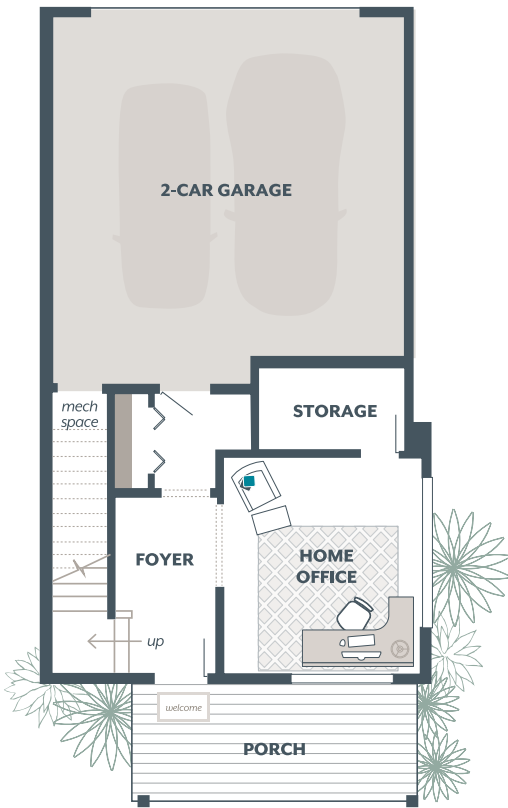

**MOVE-IN READY!**

**LUXURY INCLUSIONS ARE OUR STANDARD**

—  
**Now Only \$929,995**

Tolt River Terrace / **Lot 127** / 31894 Valley Vista St, Carnation

—  
**Spruce Home Design** / 2284 Square Feet / 4 Beds / 3.5 Baths / 2 Cars

## Included Selections:

Exterior Color Scheme: Jade Daybreak , Interior Color Scheme Olivine, Facade: MFT, Bedroom 4 with Bath

### Lower Floor

### Main Floor