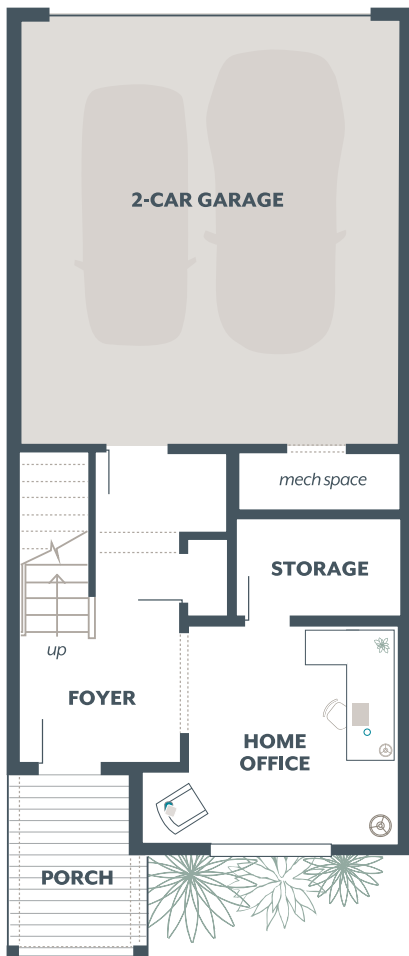

MOVE-IN READY!

LUXURY INCLUSIONS ARE OUR STANDARD

—
Now Only \$789,995

Tolt River Terrace / **Lot 128** / 31888 Valley Vista St, Carnation

—
Lilac Home Design / 1880 Square Feet / 4 Beds / 3.5 Baths / 2 Cars

* This home is built in the MFT Facade Jade Daybreak Color Scheme

1.800.764.8171 MAINVUEHOMES.COM

Represented by TeamBuilder KW. Prices and availability are subject to change without notice. Photos are for illustrative purposes and should be used as a guide. Please speak with a MainVue Sales Consultant for more details on this home. Effective 6.9.2026

Lilac Townhome Design

Included Selections:

Exterior Color Scheme: Jade Daybreak , Interior Color Scheme , Facade: MFT, Bedroom 4 with Bath

Lower Floor

Main Floor

Upper Floor

The finished square footage areas provided are calculated based on ANSI Z765-2013 standards as commissioned by the National Association of Home Builders (NAHB). Finished square footage calculations are typically made based on plan dimensions only. Finished square footages vary based on elevation styles, plan options, final home design, variances that arise during construction and other factors. Plans, square footage and house availability may vary by community and are subject to change. Buyers are responsible for verifying the area of their homes. Home prices are not based on, and MainVue cannot assure, final home square footage. Photography is for illustrative purposes and should be used as a guide.