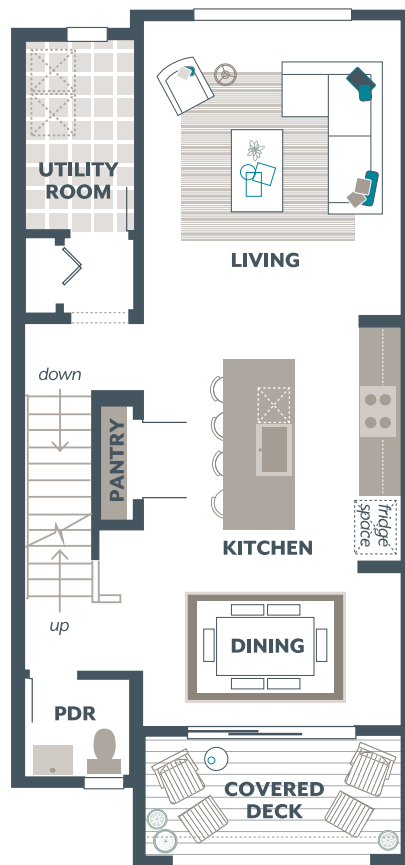

MOVE-IN READY!

LUXURY INCLUSIONS ARE OUR STANDARD

—
Now Only \$789,995

Tolt River Terrace / **Lot 128** / 31888 Valley Vista St, Carnation

—
Lilac Home Design / 1880 Square Feet / 4 Beds / 3.5 Baths / 2 Cars

Lilac Townhome Design

Included Selections:

Exterior Color Scheme: Jade Daybreak , Interior Color Scheme , Facade: MFT, Bedroom 4 with Bath

Lower Floor

Main Floor

Upper Floor

The finished square footage areas provided are calculated based on ANSI Z765-2013 standards as commissioned by the National Association of Home Builders (NAHB). Finished square footage calculations are typically made based on plan dimensions only. Finished square footages vary based on elevation styles, plan options, final home design, variances that arise during construction and other factors. Plans, square footage and house availability may vary by community and are subject to change. Buyers are responsible for verifying the area of their homes. Home prices are not based on, and MainVue cannot assure, final home square footage. Photography is for illustrative purposes and should be used as a guide.