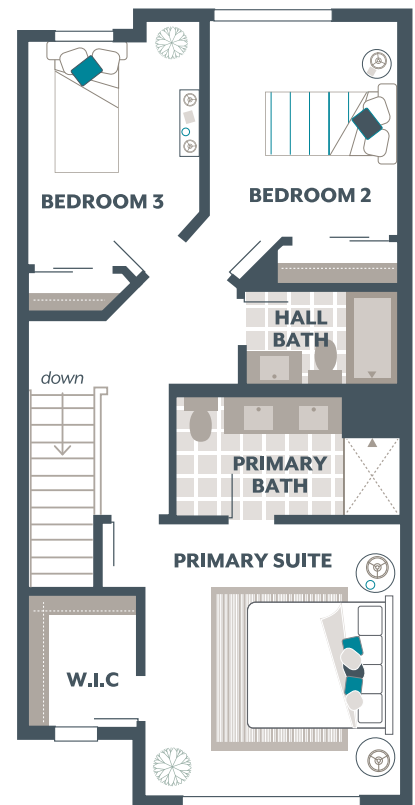

MOVE-IN READY!

LUXURY INCLUSIONS ARE OUR STANDARD

—
Now Only \$789,995

Tolt River Terrace / **Lot 128** / 31888 Valley Vista St, Carnation

—
Lilac Home Design / 1880 Square Feet / 4 Beds / 3.5 Baths / 2 Cars

Lilac Townhome Design

Included Selections:

Exterior Color Scheme: Jade Daybreak , Interior Color Scheme , Facade: MFT, Bedroom 4 with Bath

Lower Floor

Main Floor

Upper Floor

The finished square footage areas provided are calculated based on ANSI Z765-2013 standards as commissioned by the National Association of Home Builders (NAHB). Finished square footage calculations are typically made based on plan dimensions only. Finished square footages vary based on elevation styles, plan options, final home design, variances that arise during construction and other factors. Plans, square footage and house availability may vary by community and are subject to change. Buyers are responsible for verifying the area of their homes. Home prices are not based on, and MainVue cannot assure, final home square footage. Photography is for illustrative purposes and should be used as a guide.