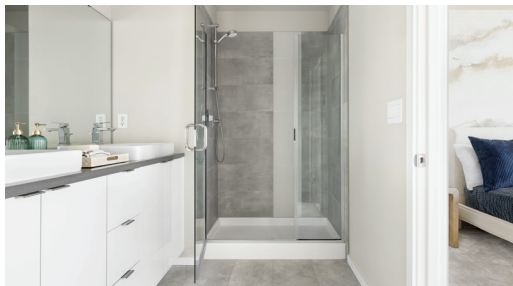

Lilac Townhome Design

Included Selections:

Exterior Color Scheme: Jade Daybreak , Interior Color Scheme , Facade: MFT, Bedroom 4 with Bath

Lower Floor

Main Floor

Upper Floor

The finished square footage areas provided are calculated based on ANSI Z765-2013 standards as commissioned by the National Association of Home Builders (NAHB). Finished square footage calculations are typically made based on plan dimensions only. Finished square footages vary based on elevation styles, plan options, final home design, variances that arise during construction and other factors. Plans, square footage and house availability may vary by community and are subject to change. Buyers are responsible for verifying the area of their homes. Home prices are not based on, and MainVue cannot assure, final home square footage. Photography is for illustrative purposes and should be used as a guide.