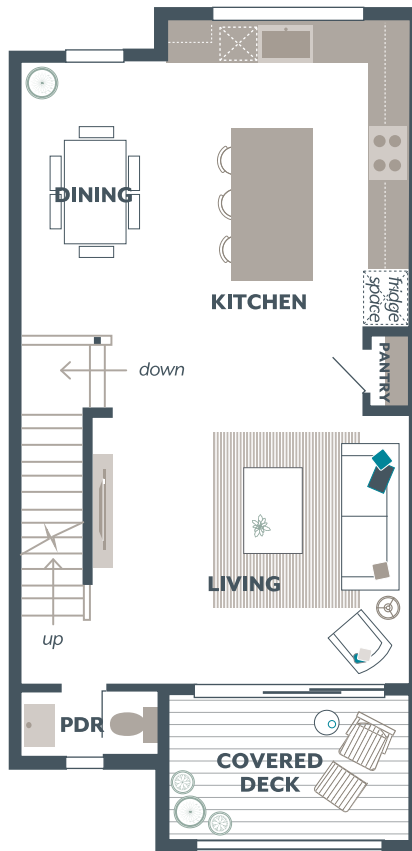

MOVE-IN READY!

LUXURY INCLUSIONS ARE OUR STANDARD

—
Now Only \$788,995

Tolt River Terrace / **Lot 129** / 31882 Valley Vista St, Carnation

—
Hazel Home Design / 2147 Square Feet / 4 Beds / 3.5 Baths / 2 Cars

Hazel Townhome Design

Included Selections:

Exterior Color Scheme: , Interior Color Scheme , Facade: MFT, Bedroom 4 with Bath

Lower Floor

Main Floor

Upper Floor

The finished square footage areas provided are calculated based on ANSI Z765-2013 standards as commissioned by the National Association of Home Builders (NAHB). Finished square footage calculations are typically made based on plan dimensions only. Finished square footages vary based on elevation styles, plan options, final home design, variances that arise during construction and other factors. Plans, square footage and house availability may vary by community and are subject to change. Buyers are responsible for verifying the area of their homes. Home prices are not based on, and MainVue cannot assure, final home square footage. Photography is for illustrative purposes and should be used as a guide.