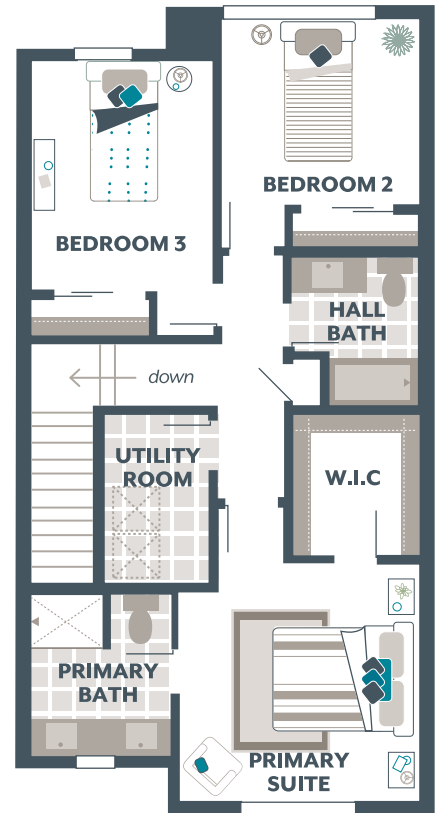

MOVE-IN READY!

LUXURY INCLUSIONS ARE OUR STANDARD

—
Now Only \$788,995

Tolt River Terrace / **Lot 129** / 31882 Valley Vista St, Carnation

—
Hazel Home Design / 2147 Square Feet / 4 Beds / 3.5 Baths / 2 Cars

Hazel Townhome Design

Included Selections:

Exterior Color Scheme: , Interior Color Scheme , Facade: MFT, Bedroom 4 with Bath

Lower Floor

Main Floor

Upper Floor

The finished square footage areas provided are calculated based on ANSI Z765-2013 standards as commissioned by the National Association of Home Builders (NAHB). Finished square footage calculations are typically made based on plan dimensions only. Finished square footages vary based on elevation styles, plan options, final home design, variances that arise during construction and other factors. Plans, square footage and house availability may vary by community and are subject to change. Buyers are responsible for verifying the area of their homes. Home prices are not based on, and MainVue cannot assure, final home square footage. Photography is for illustrative purposes and should be used as a guide.