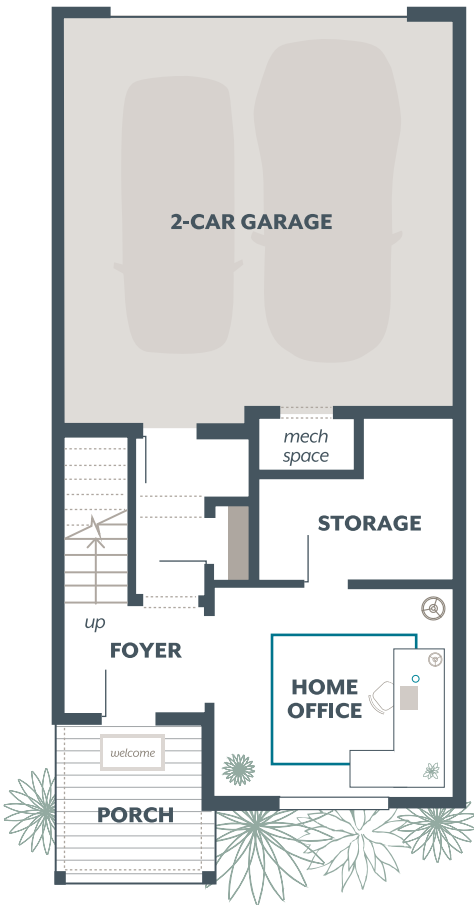

MOVE-IN READY!

LUXURY INCLUSIONS ARE OUR STANDARD

—
Now Only \$788,995

Tolt River Terrace / **Lot 129** / 31882 Valley Vista St, Carnation

—
Hazel Home Design / 2147 Square Feet / 4 Beds / 3.5 Baths / 2 Cars

* This home is built in the MFT Facade Color Scheme

1.800.764.8171 MAINVUEHOMES.COM

MLS# 2482576. Represented by TeamBuilder KW. Prices and availability are subject to change without notice. Photos are for illustrative purposes and should be used as a guide. Please speak with a MainVue Sales Consultant for more details on this home. Effective 5.14.2026

Hazel Townhome Design

Included Selections:

Exterior Color Scheme: , Interior Color Scheme , Facade: MFT, Bedroom 4 with Bath

Lower Floor

Main Floor

Upper Floor

The finished square footage areas provided are calculated based on ANSI Z765-2013 standards as commissioned by the National Association of Home Builders (NAHB). Finished square footage calculations are typically made based on plan dimensions only. Finished square footages vary based on elevation styles, plan options, final home design, variances that arise during construction and other factors. Plans, square footage and house availability may vary by community and are subject to change. Buyers are responsible for verifying the area of their homes. Home prices are not based on, and MainVue cannot assure, final home square footage. Photography is for illustrative purposes and should be used as a guide.