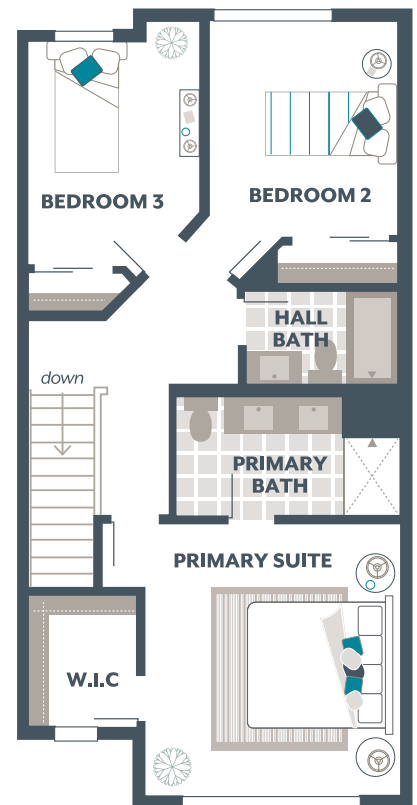

MOVE-IN READY!

LUXURY INCLUSIONS ARE OUR STANDARD

—
Now Only \$789,995

Tolt River Terrace / **Lot 130** / 31876 Valley Vista St, Carnation

—
Lilac Home Design / 1880 Square Feet / 4 Beds / 3.5 Baths / 2 Cars

Lilac Townhome Design

Included Selections:

Exterior Color Scheme: Jade Daybreak , Interior Color Scheme , Facade: MFT, Bedroom 4 with Bath

Lower Floor

Main Floor

Upper Floor

The finished square footage areas provided are calculated based on ANSI Z765-2013 standards as commissioned by the National Association of Home Builders (NAHB). Finished square footage calculations are typically made based on plan dimensions only. Finished square footages vary based on elevation styles, plan options, final home design, variances that arise during construction and other factors. Plans, square footage and house availability may vary by community and are subject to change. Buyers are responsible for verifying the area of their homes. Home prices are not based on, and MainVue cannot assure, final home square footage. Photography is for illustrative purposes and should be used as a guide.