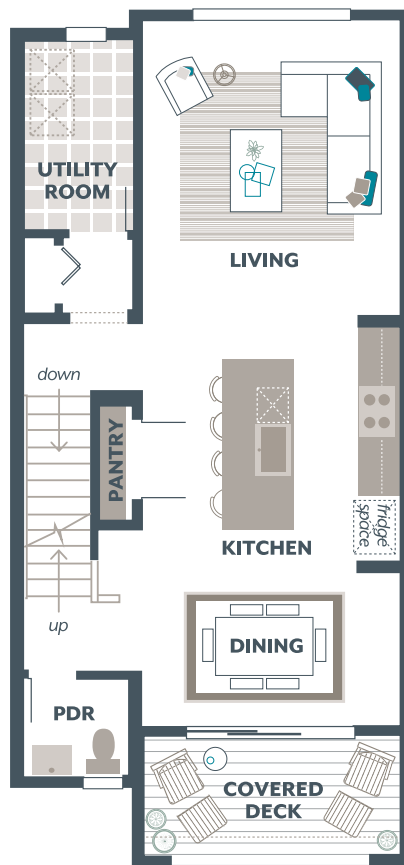

MOVE-IN READY!

LUXURY INCLUSIONS ARE OUR STANDARD

—
Now Only \$789,995

Tolt River Terrace / **Lot 130** / 31876 Valley Vista St, Carnation

—
Lilac Home Design / 1880 Square Feet / 4 Beds / 3.5 Baths / 2 Cars

Lilac Townhome Design

Included Selections:

Exterior Color Scheme: Jade Daybreak , Interior Color Scheme , Facade: MFT, Bedroom 4 with Bath

Lower Floor

Main Floor

Upper Floor

The finished square footage areas provided are calculated based on ANSI Z765-2013 standards as commissioned by the National Association of Home Builders (NAHB). Finished square footage calculations are typically made based on plan dimensions only. Finished square footages vary based on elevation styles, plan options, final home design, variances that arise during construction and other factors. Plans, square footage and house availability may vary by community and are subject to change. Buyers are responsible for verifying the area of their homes. Home prices are not based on, and MainVue cannot assure, final home square footage. Photography is for illustrative purposes and should be used as a guide.