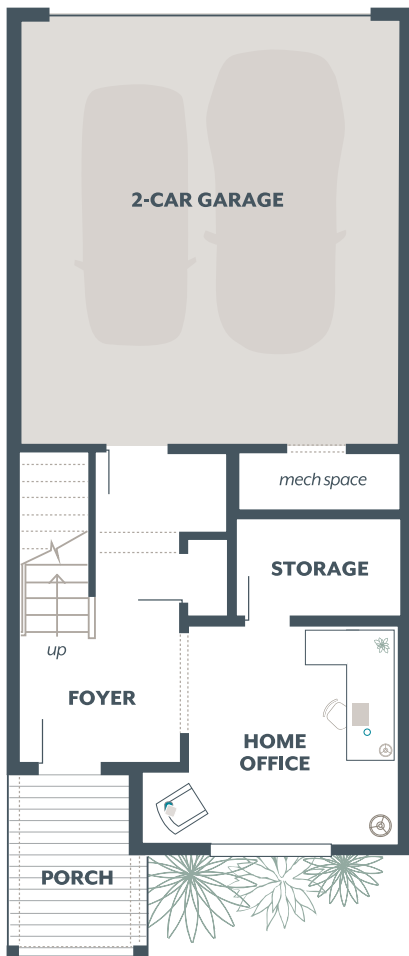

MOVE-IN READY!

LUXURY INCLUSIONS ARE OUR STANDARD

—
Now Only \$789,995

Tolt River Terrace / **Lot 130** / 31876 Valley Vista St, Carnation

—
Lilac Home Design / 1880 Square Feet / 4 Beds / 3.5 Baths / 2 Cars

* This home is built in the MFT Facade Jade Daybreak Color Scheme

1.800.764.8171 MAINVUEHOMES.COM

MLS# 2482605. Represented by TeamBuilder KW. Prices and availability are subject to change without notice. Photos are for illustrative purposes and should be used as a guide. Please speak with a MainVue Sales Consultant for more details on this home. Effective 6.15.2026

Lilac Townhome Design

Included Selections:

Exterior Color Scheme: Jade Daybreak , Interior Color Scheme , Facade: MFT, Bedroom 4 with Bath

Lower Floor

Main Floor

Upper Floor

The finished square footage areas provided are calculated based on ANSI Z765-2013 standards as commissioned by the National Association of Home Builders (NAHB). Finished square footage calculations are typically made based on plan dimensions only. Finished square footages vary based on elevation styles, plan options, final home design, variances that arise during construction and other factors. Plans, square footage and house availability may vary by community and are subject to change. Buyers are responsible for verifying the area of their homes. Home prices are not based on, and MainVue cannot assure, final home square footage. Photography is for illustrative purposes and should be used as a guide.