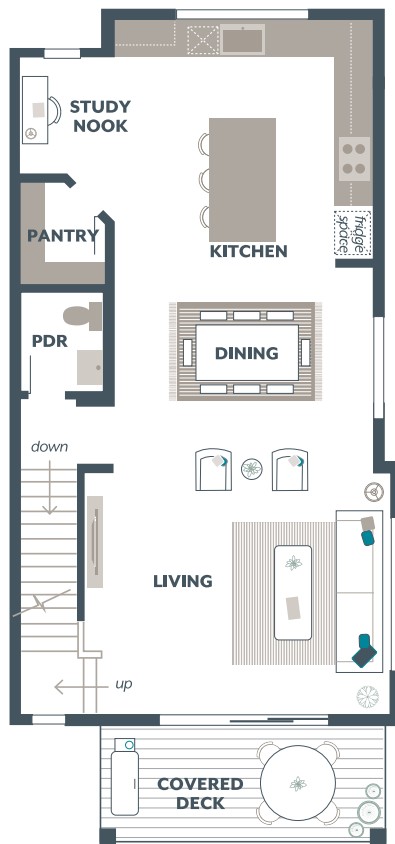

MOVE-IN READY!

LUXURY INCLUSIONS ARE OUR STANDARD

—
Now Only \$909,995

Tolt River Terrace / **Lot 131** / 31870 Valley Vista St, Carnation

—
Spruce Home Design / 2284 Square Feet / 4 Beds / 3.5 Baths / 2 Cars

Spruce Townhome Design

Included Selections:

Exterior Color Scheme: Jade Daybreak , Interior Color Scheme Sandstone, Facade: MFT, Bedroom 4 with Bath

Lower Floor

Main Floor

Upper Floor

The finished square footage areas provided are calculated based on ANSI Z765-2013 standards as commissioned by the National Association of Home Builders (NAHB). Finished square footage calculations are typically made based on plan dimensions only. Finished square footages vary based on elevation styles, plan options, final home design, variances that arise during construction and other factors. Plans, square footage and house availability may vary by community and are subject to change. Buyers are responsible for verifying the area of their homes. Home prices are not based on, and MainVue cannot assure, final home square footage. Photography is for illustrative purposes and should be used as a guide.