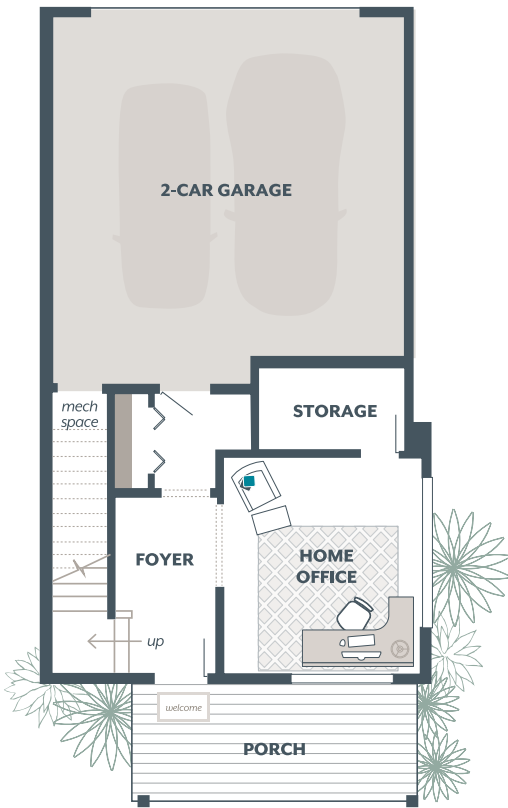

MOVE-IN READY!

LUXURY INCLUSIONS ARE OUR STANDARD

—
Now Only \$909,995

Tolt River Terrace / **Lot 131** / 31870 Valley Vista St, Carnation

—
Spruce Home Design / 2284 Square Feet / 4 Beds / 3.5 Baths / 2 Cars

* This home is built in the MFT Facade Jade Daybreak Color Scheme

1.800.764.8171 MAINVUEHOMES.COM

MLS# 2482606. Represented by TeamBuilder KW. Prices and availability are subject to change without notice. Photos are for illustrative purposes and should be used as a guide. Please speak with a MainVue Sales Consultant for more details on this home. Effective 6.15.2026

Spruce Townhome Design

Included Selections:

Exterior Color Scheme: Jade Daybreak , Interior Color Scheme Sandstone, Facade: MFT, Bedroom 4 with Bath

Lower Floor

Main Floor

Upper Floor

The finished square footage areas provided are calculated based on ANSI Z765-2013 standards as commissioned by the National Association of Home Builders (NAHB). Finished square footage calculations are typically made based on plan dimensions only. Finished square footages vary based on elevation styles, plan options, final home design, variances that arise during construction and other factors. Plans, square footage and house availability may vary by community and are subject to change. Buyers are responsible for verifying the area of their homes. Home prices are not based on, and MainVue cannot assure, final home square footage. Photography is for illustrative purposes and should be used as a guide.