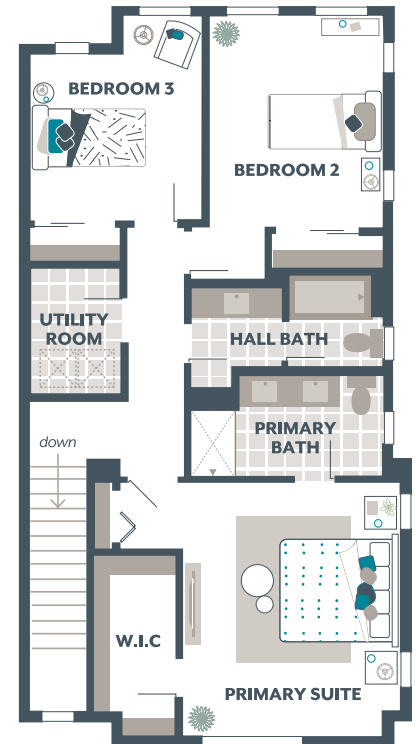

MOVE-IN READY!

LUXURY INCLUSIONS ARE OUR STANDARD

—
Now Only \$909,995

Tolt River Terrace / **Lot 131** / 31870 Valley Vista St, Carnation

—
Spruce Home Design / 2284 Square Feet / 4 Beds / 3.5 Baths / 2 Cars

Spruce Townhome Design

Included Selections:

Exterior Color Scheme: Jade Daybreak , Interior Color Scheme Sandstone, Facade: MFT, Bedroom 4 with Bath

Lower Floor

Main Floor

Upper Floor

The finished square footage areas provided are calculated based on ANSI Z765-2013 standards as commissioned by the National Association of Home Builders (NAHB). Finished square footage calculations are typically made based on plan dimensions only. Finished square footages vary based on elevation styles, plan options, final home design, variances that arise during construction and other factors. Plans, square footage and house availability may vary by community and are subject to change. Buyers are responsible for verifying the area of their homes. Home prices are not based on, and MainVue cannot assure, final home square footage. Photography is for illustrative purposes and should be used as a guide.